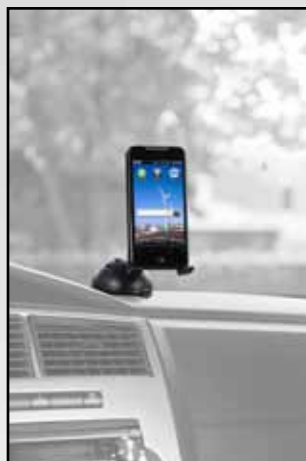

# *Cobra*<sup>®</sup>

UNIVERSAL MINI MOUNT

---

**Ever-Last BreakAway Adhesive Mount.**

**Small and compact.**

**Simple and quick installation.**

**Can be used as a dash or window mount.**

**Swivel and lock ball-n-socket joint for custom viewing.**

**Full access to all device controls and ports.**

**Easily removable for use from car to car.**

**Works with most portable devices.**

[www.cobra.com](http://www.cobra.com)

## Benefits

<b>Universal Mount</b>	Holds most portable devices.
<b>Dashboard or Windshield Mount</b>	Attaches to glass or textured surfaces.
<b>Device Viewable At Any Angle</b>	Swivel and lock ball-and-socket armature.
<b>Renewable Ever-Last Breakaway Adhesive</b>	Secure hold of device on bracket (renew adhesive with a damp cloth with window cleaner).