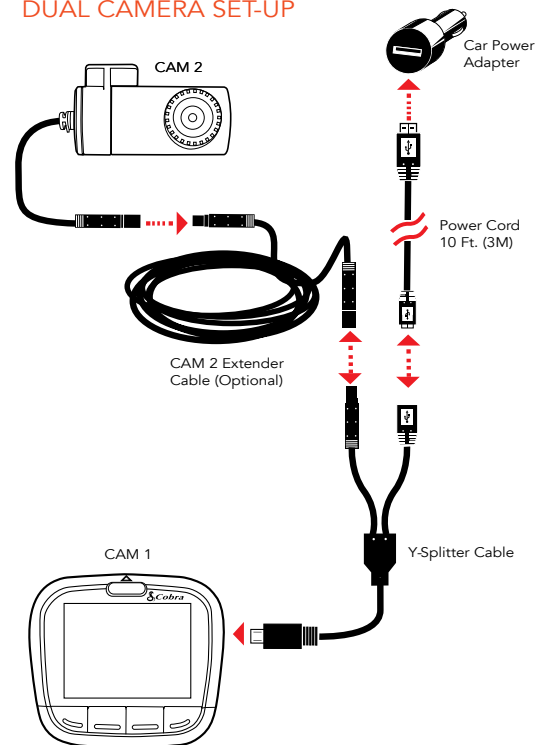

CDR 895 D

Camera Specifications:

Viewing Angle	160 degrees
Sensor	4 MP CMOS
Video resolution (front)	1080P 1920x1080 30 fps
	720P 1280x720 60 fps
	720P 1280x720 30 fps
Video resolution (rear)	720P 1280x720 30 fps
Video Format	.mov
Snapshot Format	JPEG
Continuous Loop Recording	Supported
Built-In G-Sensor	3 axis
Date and Time Stamp	Supported
Media Supported	micro SD Card - 16GB Included (64GB Max)
Languages	English, Dutch, French, German, Portuguese, Russian, Spanish, Chinese
Sound Recording	Synchronous video and sound record
USB Interface	USB 2.0
USB Mass Storage	Supported
Display Screen	2.0" LCD
Battery	Rechargeable battery with >30 minute recording time

DUAL CAMERA SET-UP

Additional Features

Benefits

Dual Camera System	Simultaneously captures the road ahead and behind in HD video (Front: 1080P FHD, Rear: 720P HD).
Flexible Configuration	Allows mounting the rear camera on the front windshield facing in or use the 20 ft. extender cable to mount the rear cam on the rear windshield facing out to record the road behind you.
Split Screen Viewing	Allows viewing both cameras at the same time. The free Drive HD Player allows for simultaneous playback of front & rear video files.
Parking Mode	Parking Mode provides security while your vehicle is parked. If the dash cam doesn't sense any motion for a set time the screen will turn off and recording will stop. If motion is detected or the G-Sensor is triggered, the camera will automatically wake up and start recording again.
SnapShot	Snap a still photo at any time during a video with the all new SnapShot feature.
Lane Departure Warning System (LDWS)	Analyzes the road ahead for lane markings. As the vehicle drifts towards a lane marking and alert will be triggered.
Forward Collision Warning System* (FCWS)	Identifies slow moving or stationary objects in the road ahead and alerts if the vehicle is approaching them rapidly.
Action Cam Mode	Improved battery life frees your dash cam from the confines of your windshield. Switch to action cam mode to disable the G-Sensor and Loop Recording.
Quick Release Mount	Sliding mount allows for quick setup or teardown on any mount that uses a standard tripod mount screw.

Set Up Information

Unit Dimension	2.28" H x 2.56" W x 1.24" D (58mm x 65mm x 31.6mm)	Giftbox Weight	1.08 lbs. (489.9 g.)	In the Box: • CDR895D HD Dash Cam • Rear-Facing Camera • 16GB MicroSD Card • Mounting Bracket • 20 ft. (6m) Rear Cam Extender Cable • Y-Cable • 12V Power Adapter • 10 ft. (3m) Micro USB Cable (power only) • 18" Micro USB Cable (data)
SKU#	CDR895D	Master Pack Dimension	7.2" H x 11.25" W x 10.25" D (183mm x 286mm x 260mm)	
UPC	028377 10724 5	Master Pack Weight	5.21 lbs. (2363 g.)	
Master Pack Qty.	4	Multi-lingual packaging and manual: English, Spanish, French, German, Dutch, Portuguese		
Master Pack Bar Code	1 00 28377 10724 2	*Specifications subject to change without notice*		
Giftbox Dimension	9.5" H x 6.69" W x 2.38" D (241mm x 170mm x 60mm)			

©2016 Cobra Electronics Corporation, 6500 West Cortland Street, Chicago, Illinois 60707 U.S.A.

Cobra, the snake design, Drive HD™, the d design, and Record your ride™ are proprietary trademarks of Cobra Electronics Corporation, USA. Other trademarks and trade names are those of their respective owners.

Cobra Electronics Corporation™ is a trademark of Cobra Electronics Corporation, USA.

HDMI, the HDMI logo, and High-Definition Multimedia Interface are trademarks or registered trademarks of HDMI licensing LLC in the United States and other countries.

*Requires CA-Mount-002. Sold Separately.