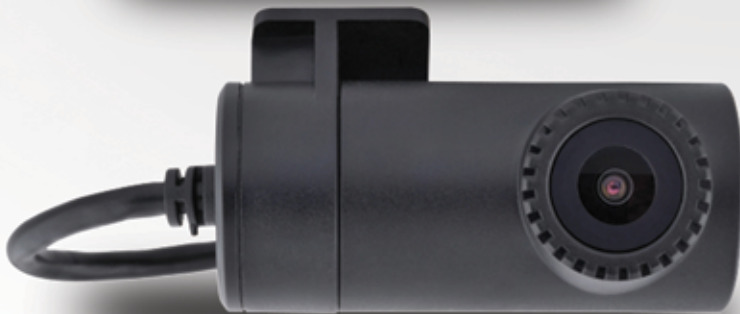

Cobra®

DUAL DASH CAM SYSTEM

Dual Camera System

Simultaneously captures the road ahead and behind in HD video (Front: 1080P FHD, Rear: 720P HD).

Flexible Configuration

Allows mounting the rear camera on the front windshield facing in or use the 20 ft. extender cable to mount the rear cam on the rear windshield facing out to record the road behind you.

Split Screen Viewing

Allows viewing both cameras at the same time. The free Drive HD Player allows for simultaneous playback of front & rear video files.

Driver Alert System

Lane Departure Warning and Forward Collision Warning* provide visual and audible warnings when the vehicle drifts over a lane line or rapidly approaches an obstacle.

Ultra Wide Viewing Angle

Ultra wide viewing angle films the entire road and your peripherals (Front: 160°, Rear: 130°).

drive HD™
Record your ride