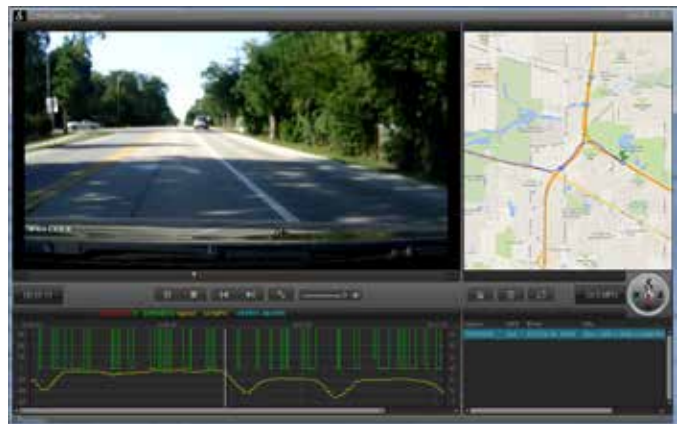

Unit Specifications

Unit Dimension	1.91" H x 3.47" W x 1.40" D (485mm x 88.2mm x 35.5mm)	Gift Box Weight	13.83 oz. (392 g.)	In the Box: • CDR 830 HD Dash Cam • 8GB MicroSD Card • 12V Power Cord with Cigarette Lighter Plug • USB Cable • Heavy Duty Suction Cup Mount with GPS Antenna.
Unit Weight	2.08 oz. (59 g.)	Master Pack Dimension	6.69" H x 13.78" W x 7.48" D (170mm x 350mm x 190mm)	
SKU#	CDR 830	Master Pack Weight	3.99 lbs. (1812 g.)	
UPC	028377 10654 5	*Specifications subject to change without notice*		
Master Pack Qty.	4	*All dimensions (H x W x D)*		
Master Pack Bar Code	1 00 28377 10654 2			
Gift Box Dimension	5.71" H x 5.71" W x 3.35" D (145mm x 145mm x 85mm)			

©2013 Cobra Electronics Corporation, 6500 West Cortland Street, Chicago, Illinois 60707
U.S.A.Cobra® and the snake design are registered trademarks of Cobra Electronics Corporation, US-
AOther trademarks and trade names are those of their respective owners. Made in China.